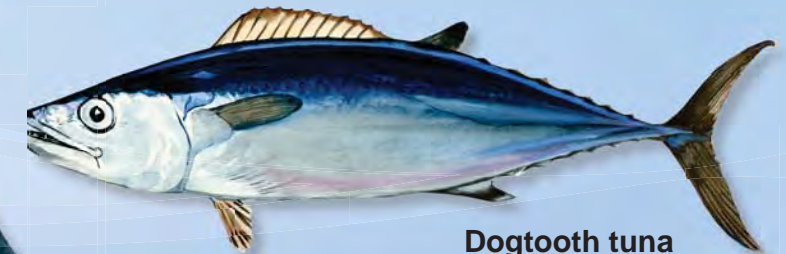

Tuna and Tuna-like Fishes of the Bay of Bengal

Bigeye tuna
Thunnus obesus (250 cm)

Albacore
Thunnus alalunga (140 cm)

Skipjack tuna
Katsuwonus pelamis (110 cm)

Indo-Pacific sailfish
Istiophorus platypterus (350 cm)

Striped marlin
Kajikia audax (420 cm)

Blue marlin
Makaira nigricans (500 cm)

Black marlin
Istiompax indica (465 cm)

Oriental bonito
Sarda orientalis (100 cm)

Longtail tuna
Thunnus tonggol (145 cm)

Swordfish
Xiphias gladius (455 cm)

Kawakawa
Euthynnus affinis (100 cm)

Frigate tuna
Auxis thazard (65 cm)

Bullet tuna
Auxis rochei (50 cm)

Dogtooth tuna
Gymnosarda unicolor (250 cm)

Yellowfin tuna
Thunnus albacares (240 cm)

* Includes neritic and oceanic tunas, marlins, swordfish and sailfish.
* Size quoted is maximum recorded fork length.