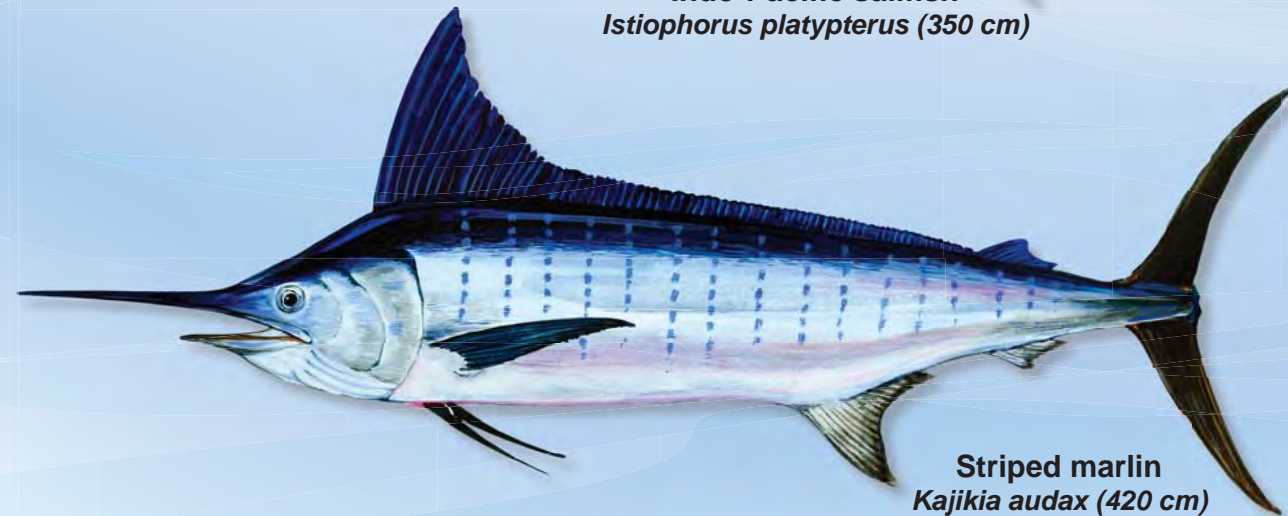

Tuna and Tuna-like Fishes of the Bay of Bengal

Bigeye tuna
Thunnus obesus (250 cm)

Albacore
Thunnus alalunga (140 cm)

Skipjack tuna
Katsuwonus pelamis (110 cm)

Indo-Pacific sailfish
Istiophorus platypterus (350 cm)

Striped marlin
Kajikia audax (420 cm)

Blue marlin
Makaira nigricans (500 cm)

Black marlin
Istiompax indica (465 cm)

Oriental bonito
Sarda orientalis (100 cm)

Longtail tuna
Thunnus tonggol (145 cm)

Swordfish
Xiphias gladius (455 cm)

Kawakawa
Euthynnus affinis (100 cm)

Frigate tuna
Auxis thazard (65 cm)

Bullet tuna
Auxis rochei (50 cm)

Dogtooth tuna
Gymnosarda unicolor (250 cm)

Yellowfin tuna
Thunnus albacares (240 cm)

* Includes neritic and oceanic tunas, marlins, swordfish and sailfish.
* Size quoted is maximum recorded fork length.