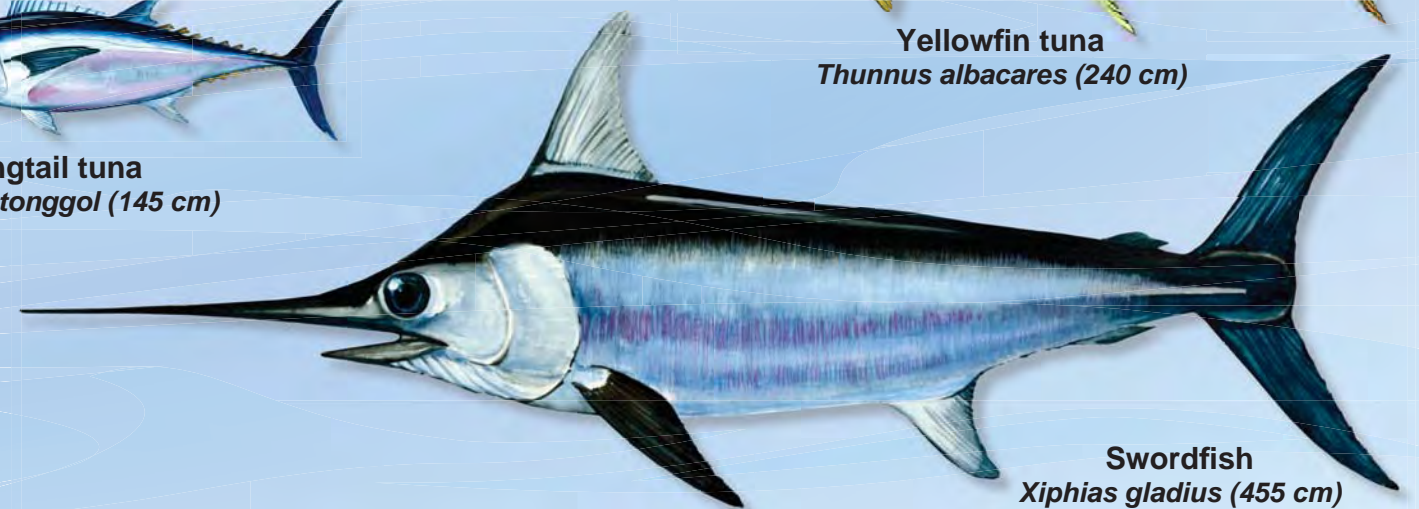

Tuna and Tuna-like Fishes of the Bay of Bengal

Bigeye tuna
Thunnus obesus (250 cm)

Albacore
Thunnus alalunga (140 cm)

Skipjack tuna
Katsuwonus pelamis (110 cm)

Indo-Pacific sailfish
Istiophorus platypterus (350 cm)

Striped marlin
Kajikia audax (420 cm)

Blue marlin
Makaira nigricans (500 cm)

Black marlin
Istiompax indica (465 cm)

Oriental bonito
Sarda orientalis (100 cm)

Longtail tuna
Thunnus tonggol (145 cm)

Swordfish
Xiphias gladius (455 cm)

Kawakawa
Euthynnus affinis (100 cm)

Frigate tuna
Auxis thazard (65 cm)

Bullet tuna
Auxis rochei (50 cm)

Dogtooth tuna
Gymnosarda unicolor (250 cm)

Yellowfin tuna
Thunnus albacares (240 cm)

* Includes neritic and oceanic tunas, marlins, swordfish and sailfish.
* Size quoted is maximum recorded fork length.