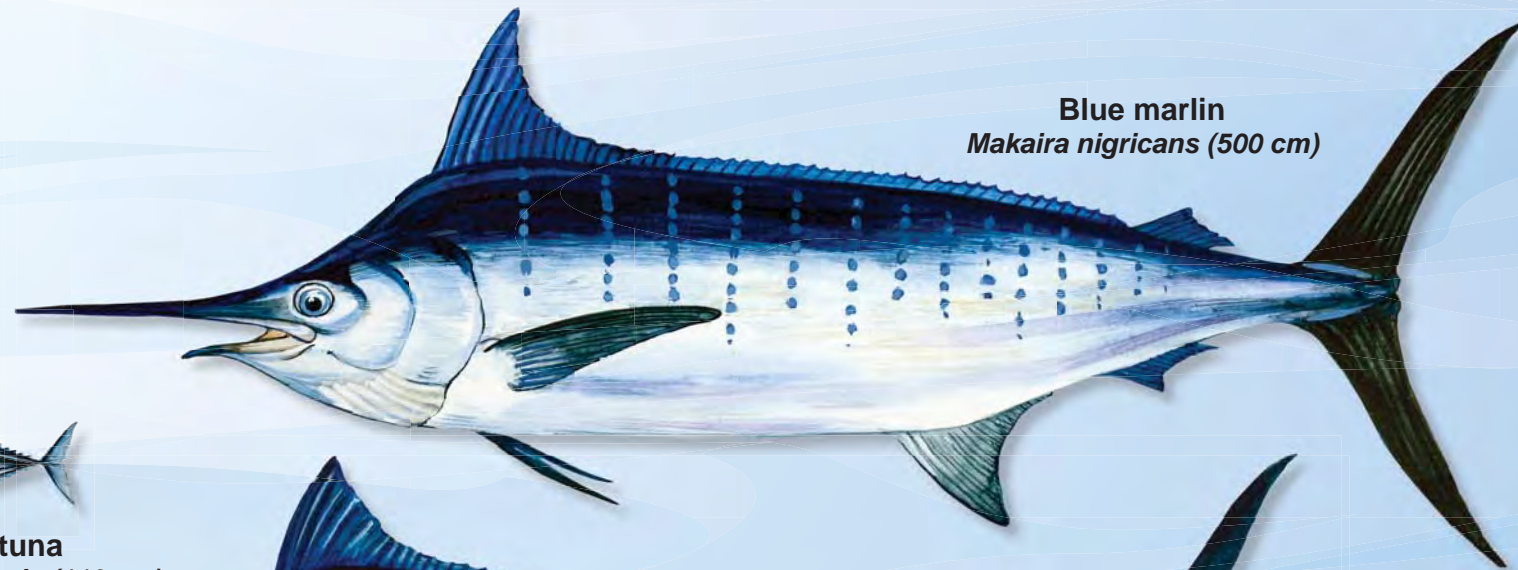

Tuna and Tuna-like Fishes of the Bay of Bengal

Bigeye tuna
Thunnus obesus (250 cm)

Albacore
Thunnus alalunga (140 cm)

Skipjack tuna
Katsuwonus pelamis (110 cm)

Indo-Pacific sailfish
Istiophorus platypterus (350 cm)

Striped marlin
Kajikia audax (420 cm)

Blue marlin
Makaira nigricans (500 cm)

Black marlin
Istiompax indica (465 cm)

Oriental bonito
Sarda orientalis (100 cm)

Longtail tuna
Thunnus tonggol (145 cm)

Swordfish
Xiphias gladius (455 cm)

Kawakawa
Euthynnus affinis (100 cm)

Frigate tuna
Auxis thazard (65 cm)

Bullet tuna
Auxis rochei (50 cm)

Dogtooth tuna
Gymnosarda unicolor (250 cm)

Yellowfin tuna
Thunnus albacares (240 cm)

* Includes neritic and oceanic tunas, marlins, swordfish and sailfish.
* Size quoted is maximum recorded fork length.