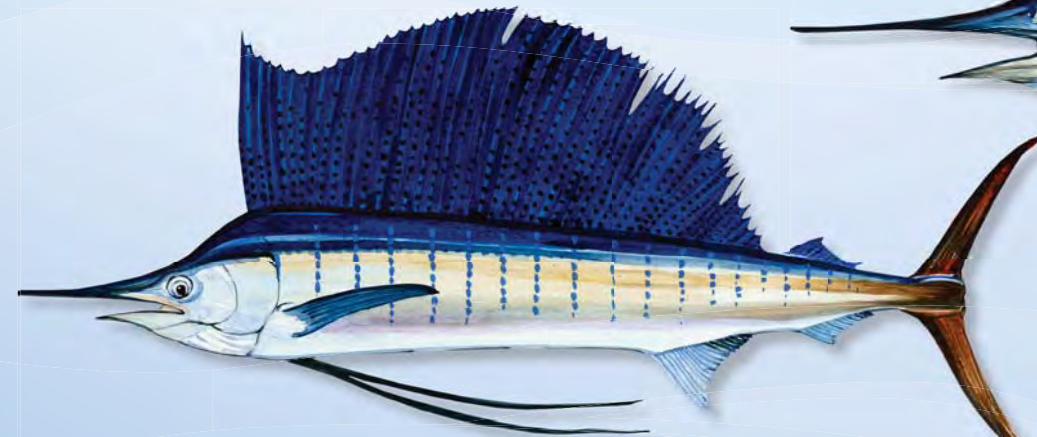

Tuna and Tuna-like Fishes of the Bay of Bengal

Bigeye tuna
Thunnus obesus (250 cm)

Albacore
Thunnus alalunga (140 cm)

Skipjack tuna
Katsuwonus pelamis (110 cm)

Indo-Pacific sailfish
Istiophorus platypterus (350 cm)

Striped marlin
Kajikia audax (420 cm)

Blue marlin
Makaira nigricans (500 cm)

Black marlin
Istiompax indica (465 cm)

Oriental bonito
Sarda orientalis (100 cm)

Longtail tuna
Thunnus tonggol (145 cm)

Swordfish
Xiphias gladius (455 cm)

Kawakawa
Euthynnus affinis (100 cm)

Frigate tuna
Auxis thazard (65 cm)

Bullet tuna
Auxis rochei (50 cm)

Dogtooth tuna
Gymnosarda unicolor (250 cm)

Yellowfin tuna
Thunnus albacares (240 cm)

* Includes neritic and oceanic tunas, marlins, swordfish and sailfish.
* Size quoted is maximum recorded fork length.